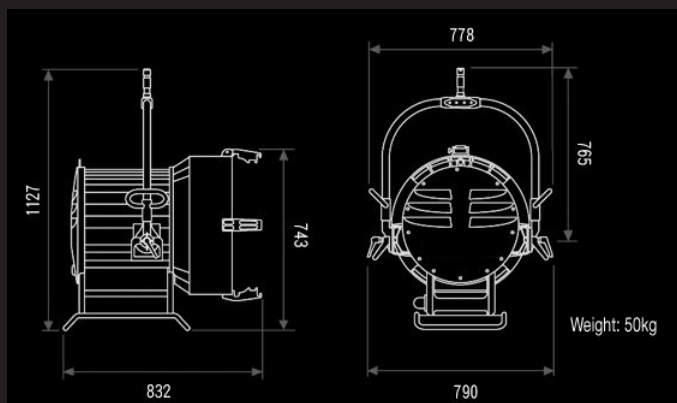

Choice of lenses (Medium, Wide and Super Wide) directs the beam pattern as needed. Frosted fresnel creates a wide even spread for smooth fill.

Universal spigot adapter allows safe, secure mounting on a range of stands or rigging points

Choice of accessories offers greater flexibility: scrim sets, snoots

Bulb type: HMI PAR 12000W single ended

Designed for use with 6/12kW Electronic ballast

Colour temperature: 5500° Colour Rendering Index: >90