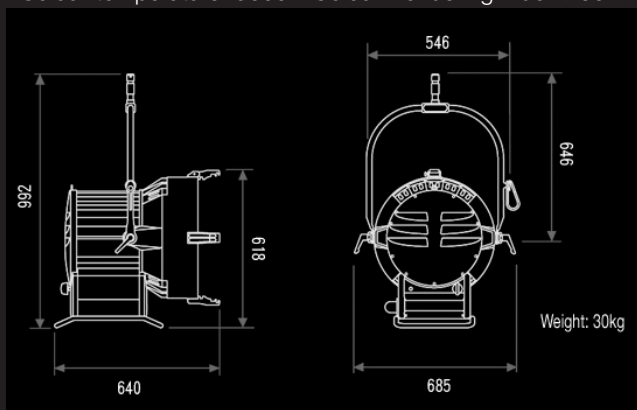

Choice of lenses (Medium, Wide and Super Wide) directs the beam pattern as needed. Frosted fresnel creates a wide even spread for smooth fill.

Universal spigot adapter allows safe, secure mounting on a range of stands or rigging points

Choice of accessories offers greater flexibility: scrim sets, snoots

Bulb type: HMI PAR 6000W single ended

Compatible with 4/6kW Electronic or 6kW Magnetic ballast

Colour temperature: 5600° Colour Rendering Index >90